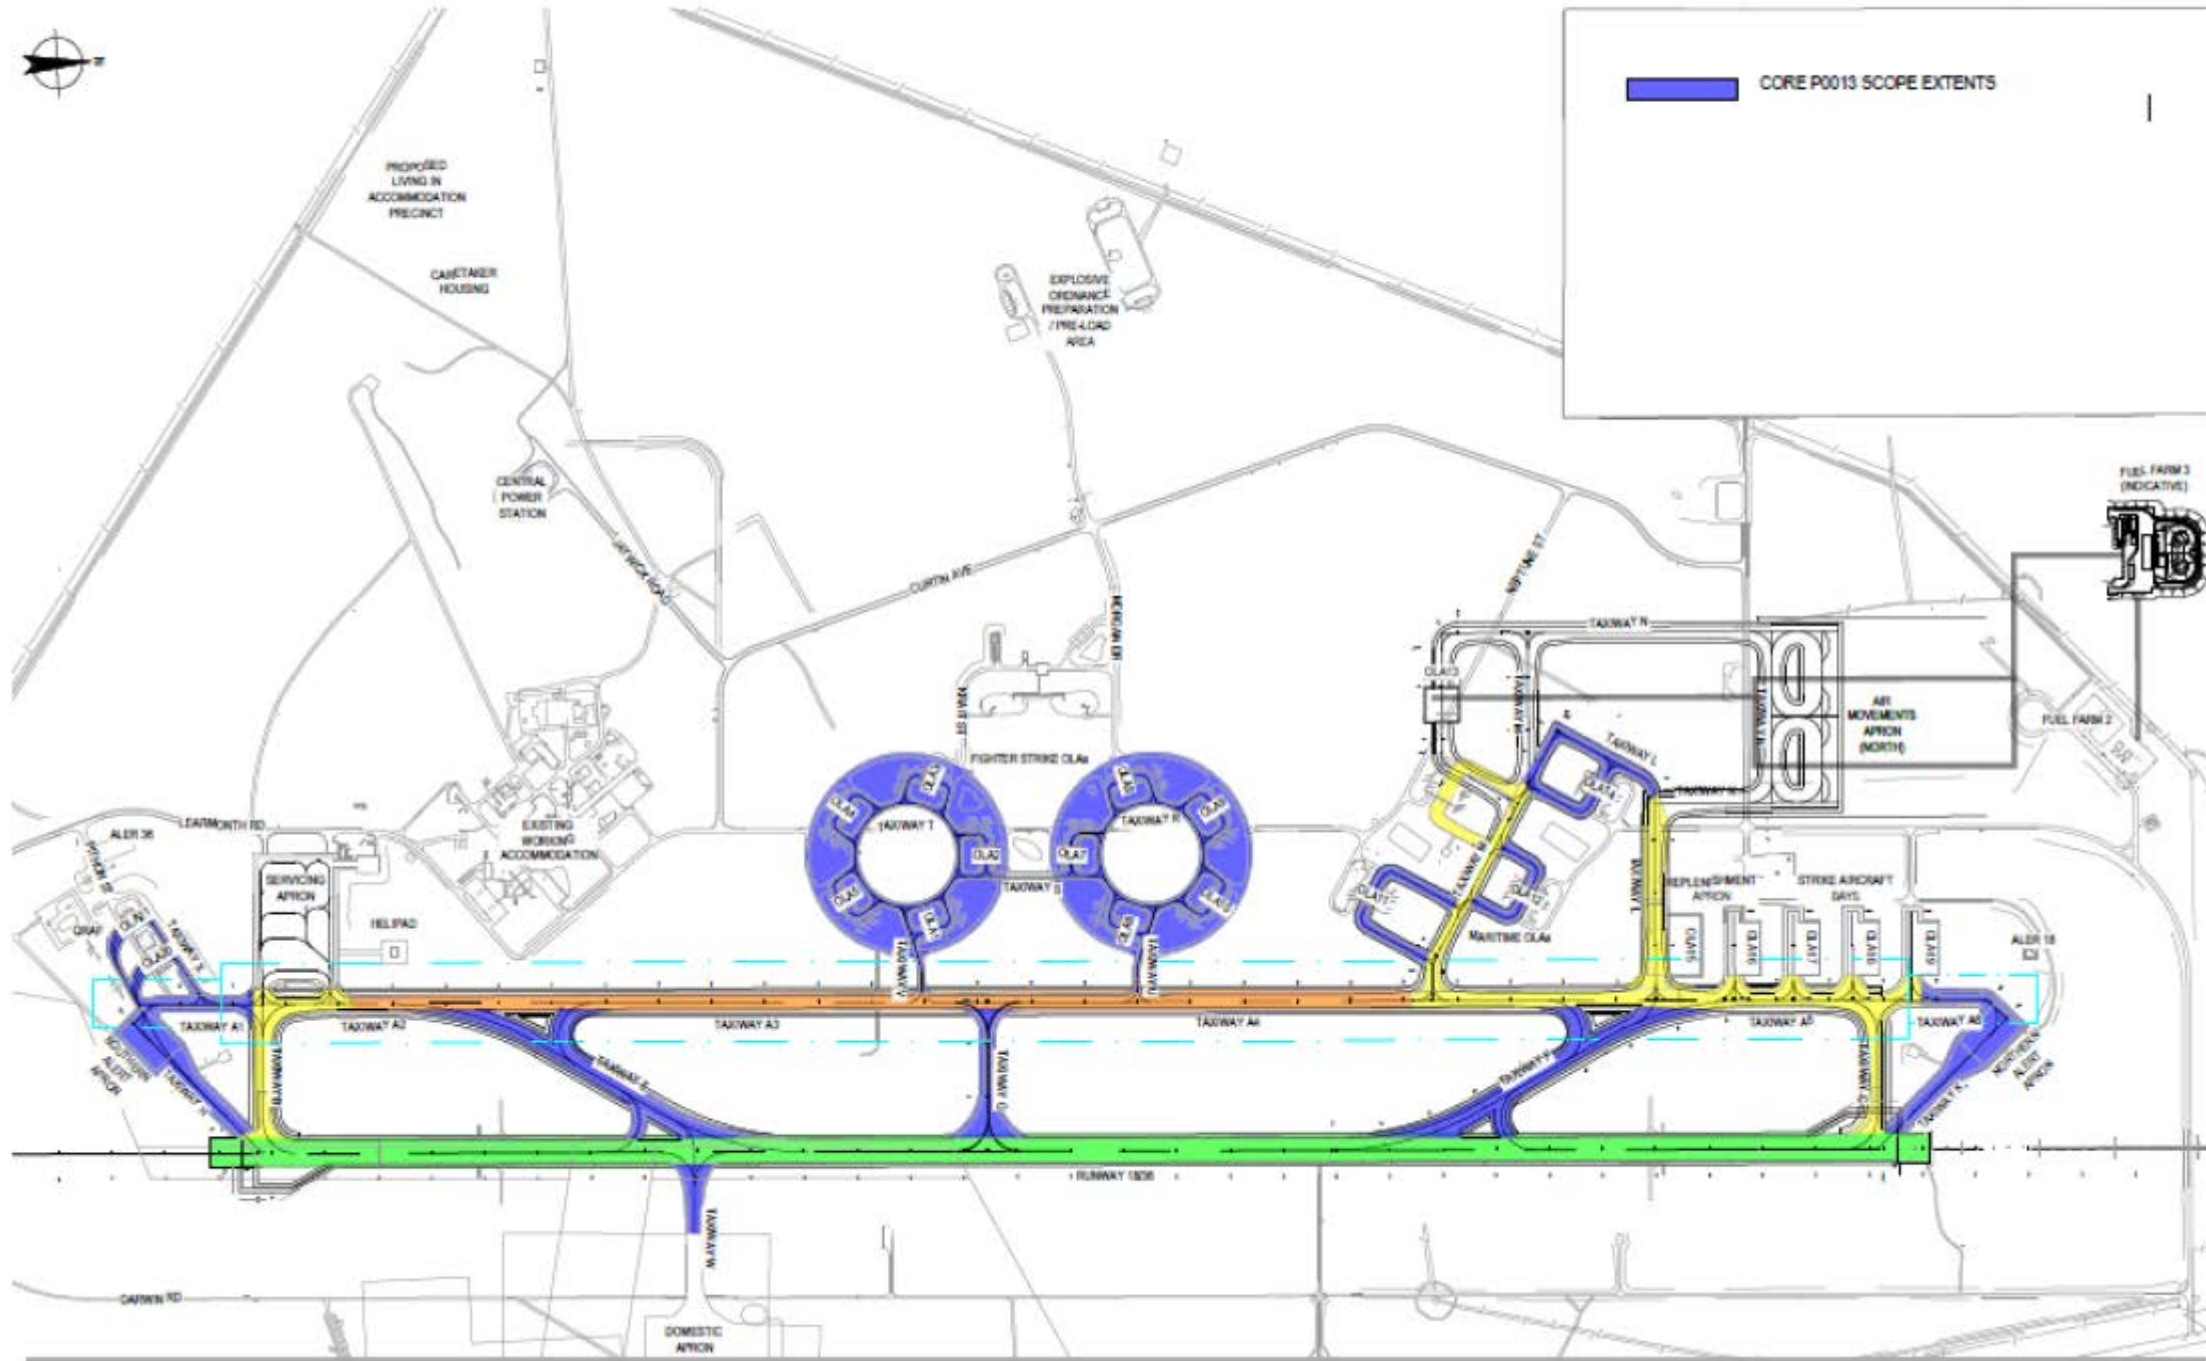

RAAF Base Curtin Scope Summary

Note: The Project scope includes all pavement areas that are coloured light blue.

RAAF Base Learmonth Scope Summary

Note: The Project scope includes all pavement areas that are coloured Blue.