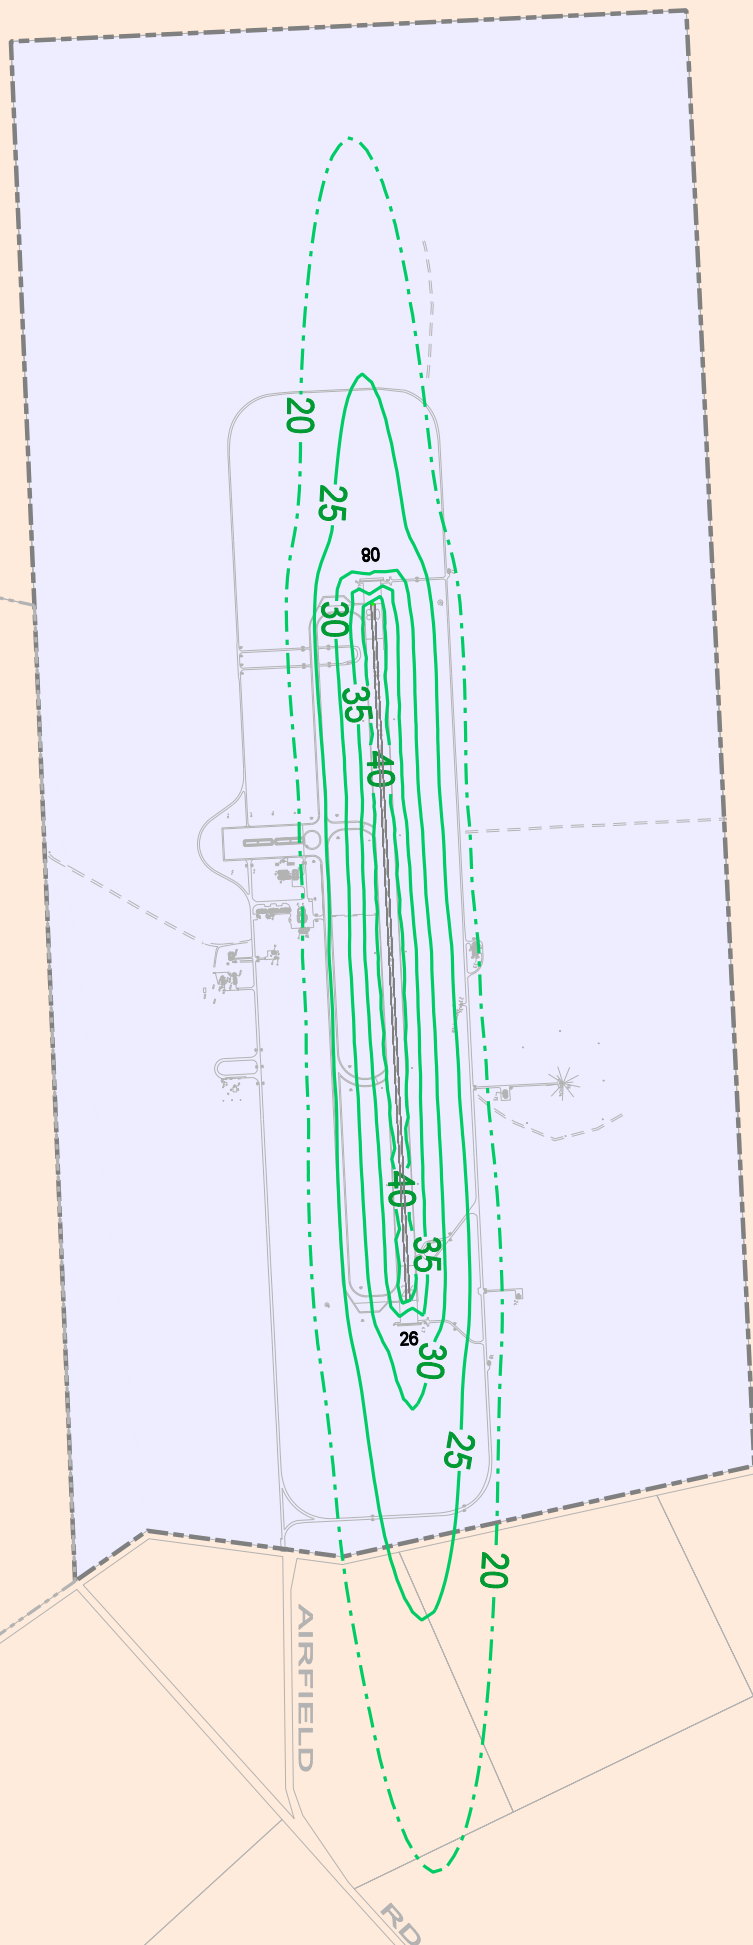

GINGIN SHIRE COUNCIL
CHITTERING CITY COUNCIL

CHITTERING
CITY
COUNCIL

GINGIN
SHIRE
COUNCIL

LEGEND :
- - - 20 ANEF
——— OTHER ANEF CONTOURS

RAAF BASE GINGIN YEAR 2012 ANEF

For track, profile and aircraft movement details refer to :
1. Summary Report : RAAF GinGin Airfield, ANEF 2012, Part 1 of December 2002 by AOS Airport Consulting Pty Ltd
2. Data Compilation Report : RAAF GinGin Airfield, ANEF 2012, Part 2 of December 2002 by AOS Airport Consulting Pty Ltd

The above 2012 ANEF contour map of RAAF Base GinGin is endorsed by:

Michael Pezzullo
Assistant Secretary Strategic Planning
and Estate Development

Dated July 2003.