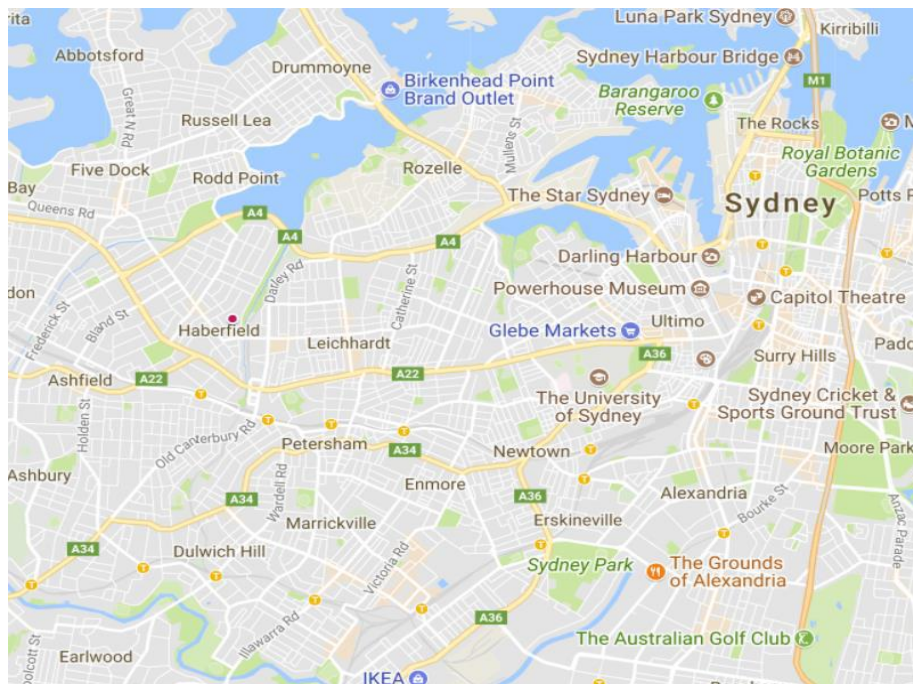

## Haberfield Army Reserve Depot, Sydney, New South Wales:

*Aerial image of 140A Hawthorne Parade, Haberfield*

*Site location (red dot) and proximity to Sydney CBD*

*Aerial image of 140A Hawthorne Parade, Haberfield and Surrounding Suburb*

*Additional Aerial Image of 140A Hawthorne Parade, Haberfield and Nearby Roads*